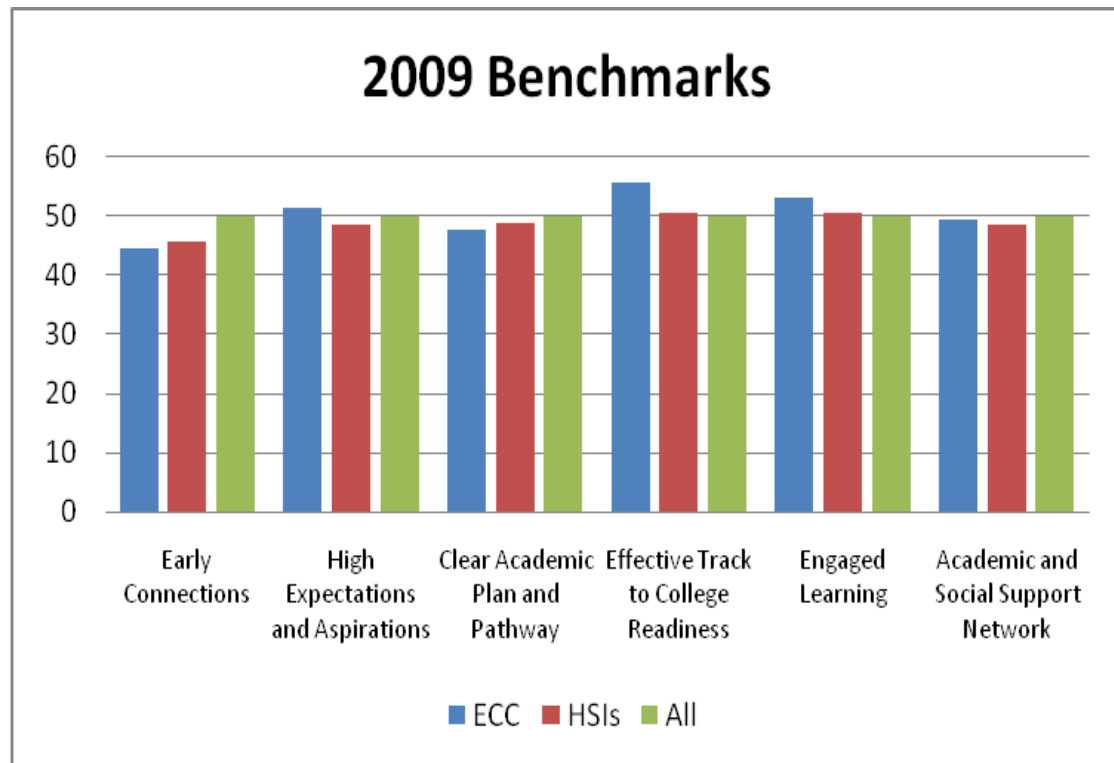

**SENSE 2009 Benchmark Summary Table
For Entering Students Only (Weighted Data)
El Centro College , Hispanic Student Success**

Class	Benchmark	Your College			2009 Cohort Colleges	
		Benchmark Score	Benchmark Score	Score Difference	Benchmark Score	Score Difference
All Students	Early Connections	44.5	45.6	-1.1	50.0	-5.5
	High Expectations and Aspirations	51.5	48.6	2.9	50.0	1.5
	Clear Academic Plan and Pathway	47.8	48.8	-1.0	50.0	-2.2
	Effective Track to College Readiness	55.7	50.5	5.3	50.0	5.7
	Engaged Learning	53.1	50.6	2.5	50.0	3.1
	Academic and Social Support Network	49.4	48.6	0.8	50.0	-0.6

Benchmark mean scores may vary slightly across breakout reports as respondents who do not answer the specific items used to define breakout groups are excluded from mean calculations.