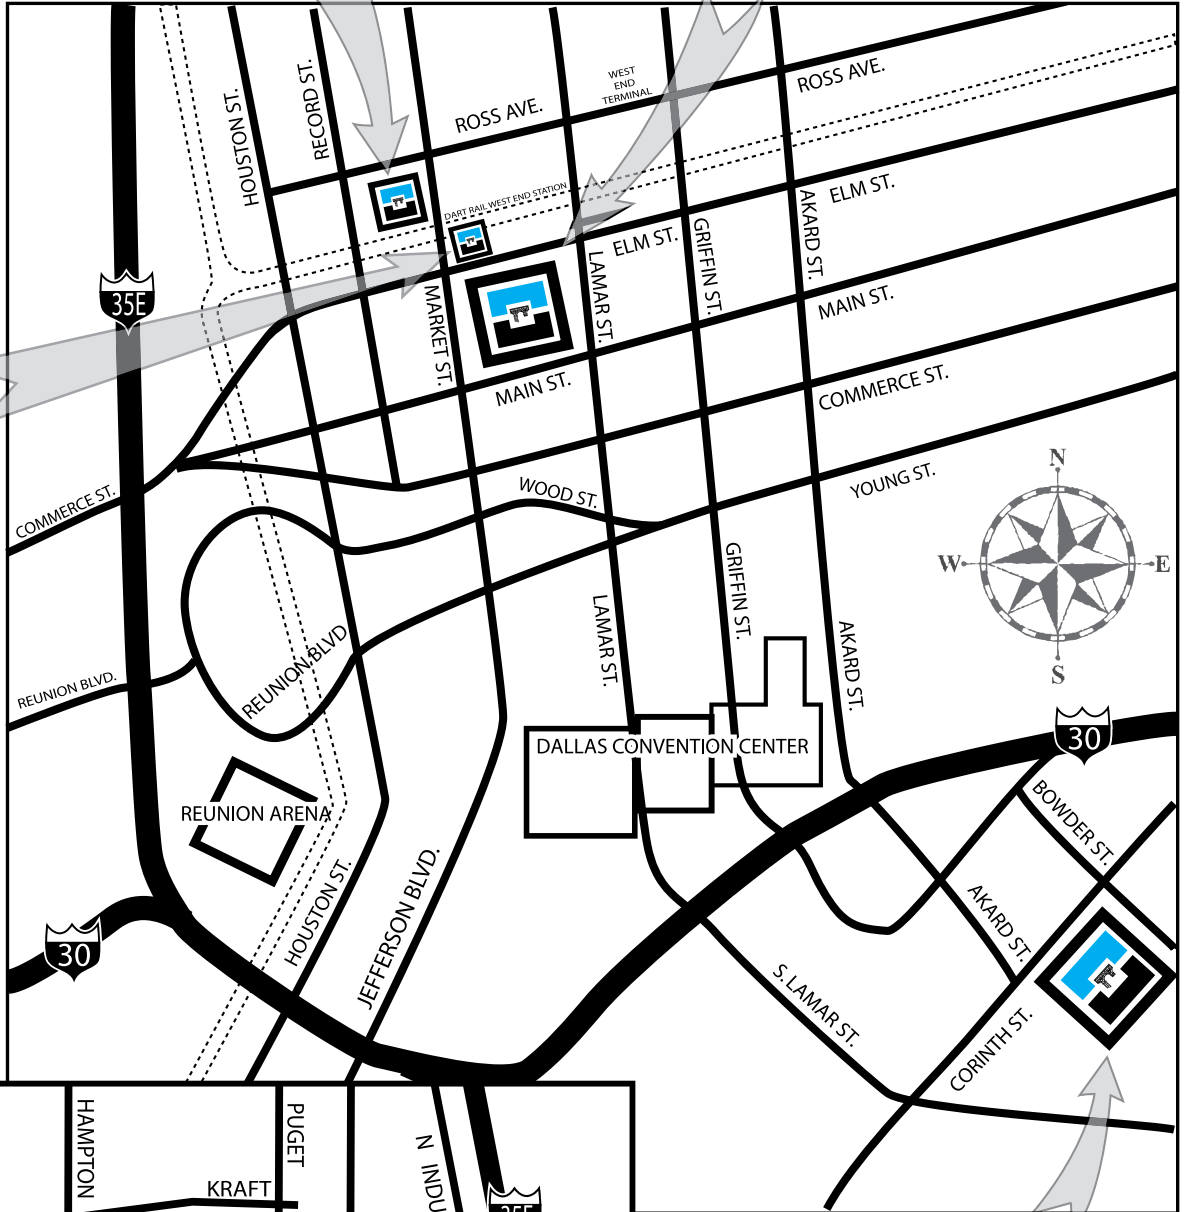

Center for Allied Health and Nursing

El Centro College

DALLAS COUNTY COMMUNITY COLLEGE DISTRICT

301 N. Market St.
Dallas, TX 75202
972-860-5000

Paramount Building

El Centro College

DALLAS COUNTY COMMUNITY COLLEGE DISTRICT

801 Main Street
Dallas, TX 75202
214-860-2000

Main Campus

El Centro College

DALLAS COUNTY COMMUNITY COLLEGE DISTRICT

701 Elm Street
Dallas, TX 75202

R Building

Bill J. Priest Institute for Economic Development

El Centro College

DALLAS COUNTY COMMUNITY COLLEGE DISTRICT

1402 Corinth Street
Dallas, TX 75215
214-860 5900

From Interstate 30 West, take the Hampton Road exit 42 and go north on Hampton about one mile to the Hampton-Denison intersection. West Campus is on your right.