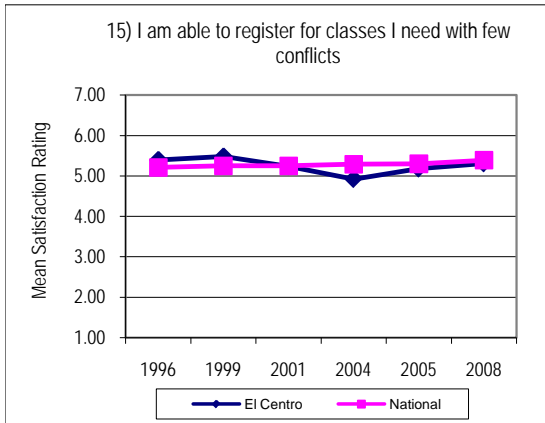

Noel-Levitz SSI Comparison - El Centro College Summary Scores

Noel Levitz Survey Summary

Noel-Levitz SSI Comparison - El Centro College Summary Scores

Noel Levitz Survey Summary

Noel-Levitz SSI Comparison - El Centro College Summary Scores

Noel Levitz Survey Summary

Noel-Levitz SSI Comparison - El Centro College Summary Scores

Noel-Levitz SSI Comparison - El Centro College

Increased Means Score

Noel-Levitz SSI Comparison - El Centro College

Increased Means Score

Noel-Levitz SSI Comparison - El Centro College

Increased Means Score

Noel-Levitz SSI Comparison - El Centro College Increased Means Score

Noel-Levitz SSI Comparison - El Centro College Increased Means Score

Noel-Levitz SSI Comparison - El Centro College

Increased Means Score

Noel-Levitz SSI Comparison - El Centro College Increased Means Score

Noel-Levitz SSI Comparison - El Centro College Increased Means Score