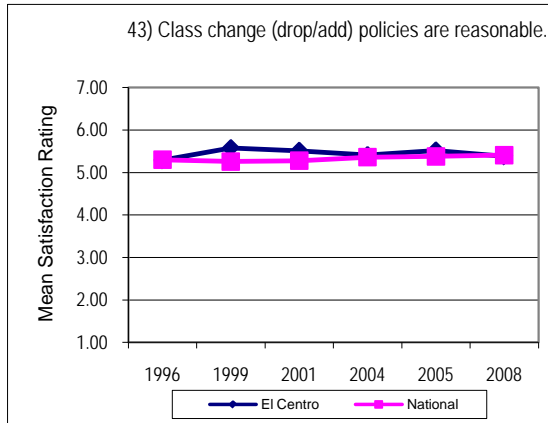

Noel-Levitz SSI Comparison - El Centro College

Increased Means Score

Noel-Levitz SSI Comparison - El Centro College Increased Means Score

Noel-Levitz SSI Comparison - El Centro College Increased Means Score

Noel-Levitz SSI Comparison - El Centro College Decreased Means Score

Noel-Levitz SSI Comparison - El Centro College Decreased Means Score

Noel-Levitz SSI Comparison - El Centro College

Decreased Means Score

Noel-Levitz SSI Comparison - El Centro College

Decreased Means Score

Noel-Levitz SSI Comparison - El Centro College Decreased Means Score

Noel-Levitz SSI Comparison - El Centro College

Consistent Means Score