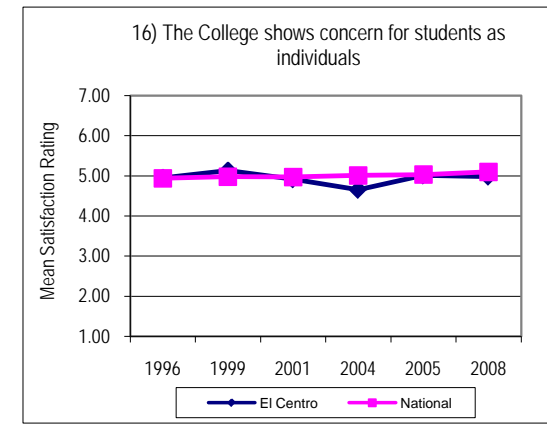

Increased Means Score

Noel-Levitz SSI Comparison - El Centro College

Increased Means Score

Noel-Levitz SSI Comparison - El Centro College Increased Means Score

Noel-Levitz SSI Comparison - El Centro College Increased Means Score

Noel-Levitz SSI Comparison - El Centro College

Increased Means Score

Noel-Levitz SSI Comparison - El Centro College Increased Means Score

Noel-Levitz SSI Comparison - El Centro College Increased Means Score

Noel-Levitz SSI Comparison - El Centro College Decreased Means Score

Noel-Levitz SSI Comparison - El Centro College Decreased Means Score

Noel-Levitz SSI Comparison - El Centro College

Decreased Means Score