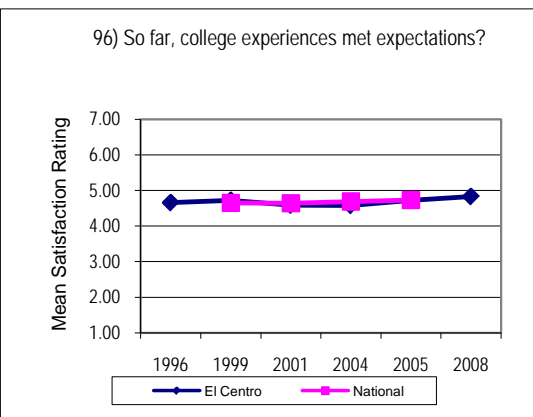

Noel Levitz Survey Summary

Noel-Levitz SSI Comparison - El Centro College Summary Scores

Noel Levitz Survey Summary

Noel-Levitz SSI Comparison - El Centro College Summary Scores

Noel Levitz Survey Summary

Noel-Levitz SSI Comparison - El Centro College Summary Scores

Noel Levitz Survey Summary

Noel-Levitz SSI Comparison - El Centro College Summary Scores

Noel Levitz Survey Summary

Noel-Levitz SSI Comparison - El Centro College Summary Scores

Noel Levitz Survey Summary

Noel-Levitz SSI Comparison - El Centro College Summary Scores

Noel-Levitz SSI Comparison - El Centro College

Increased Means Score

Noel-Levitz SSI Comparison - El Centro College