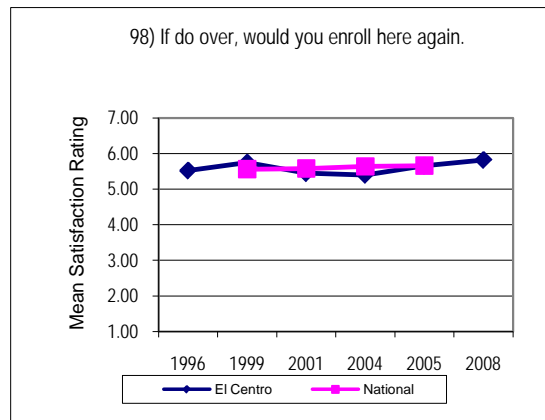

Noel Levitz Survey Summary

Noel-Levitz SSI Comparison - El Centro College Summary Scores

Noel Levitz Survey Summary

Noel-Levitz SSI Comparison - El Centro College Summary Scores

Noel Levitz Survey Summary

Noel-Levitz SSI Comparison - El Centro College Summary Scores

Noel Levitz Survey Summary

Noel-Levitz SSI Comparison - El Centro College Summary Scores

Noel Levitz Survey Summary

Noel-Levitz SSI Comparison - El Centro College Summary Scores

Noel Levitz Survey Summary

Noel-Levitz SSI Comparison - El Centro College Summary Scores

Noel-Levitz SSI Comparison - El Centro College

Increased Means Score

Noel-Levitz SSI Comparison - El Centro College