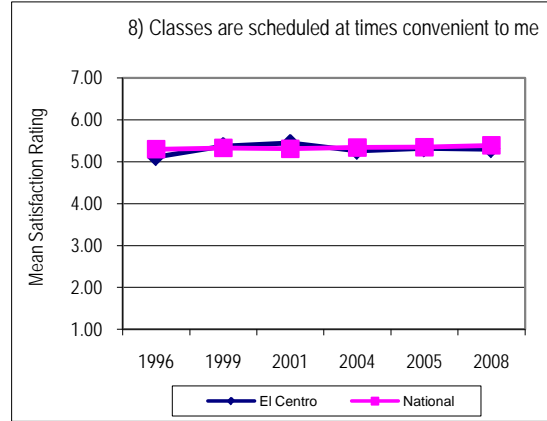

Increased Means Score

Noel-Levitz SSI Comparison - El Centro College

Increased Means Score

Noel-Levitz SSI Comparison - El Centro College Increased Means Score

Noel-Levitz SSI Comparison - El Centro College Increased Means Score

Noel-Levitz SSI Comparison - El Centro College

Increased Means Score

Noel-Levitz SSI Comparison - El Centro College Increased Means Score

Noel-Levitz SSI Comparison - El Centro College Increased Means Score

Noel-Levitz SSI Comparison - El Centro College Decreased Means Score

Noel-Levitz SSI Comparison - El Centro College Decreased Means Score

Noel-Levitz SSI Comparison - El Centro College

Decreased Means Score