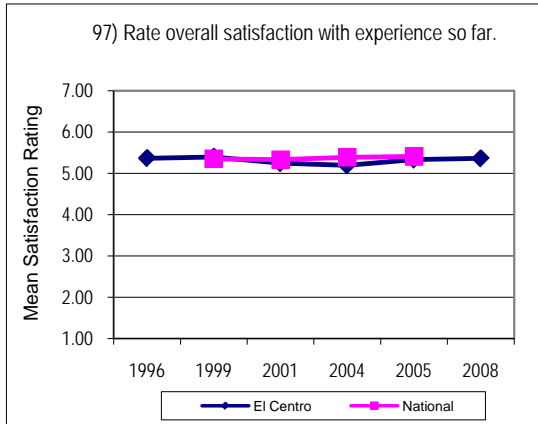

Increased Means Score

Noel-Levitz SSI Comparison - El Centro College

Increased Means Score

Noel-Levitz SSI Comparison - El Centro College Increased Means Score

Noel-Levitz SSI Comparison - El Centro College Increased Means Score

Noel-Levitz SSI Comparison - El Centro College

Increased Means Score

Noel-Levitz SSI Comparison - El Centro College Increased Means Score

Noel-Levitz SSI Comparison - El Centro College Increased Means Score

Noel-Levitz SSI Comparison - El Centro College Decreased Means Score

Noel-Levitz SSI Comparison - El Centro College Decreased Means Score

Noel-Levitz SSI Comparison - El Centro College

Decreased Means Score