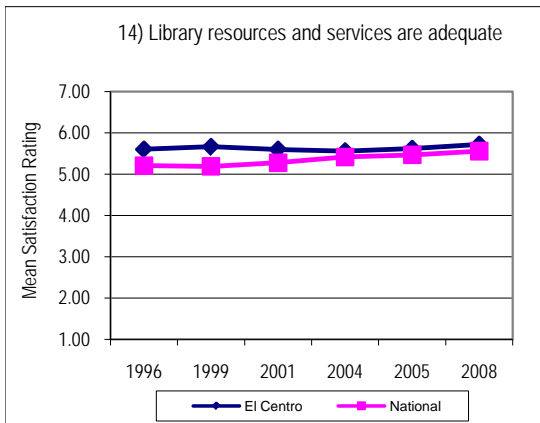

Noel-Levitz SSI Comparison - El Centro College Decreased Means Score

Noel-Levitz SSI Comparison - El Centro College Decreased Means Score

Noel-Levitz SSI Comparison - El Centro College

Decreased Means Score

Noel-Levitz SSI Comparison - El Centro College

Decreased Means Score

Noel-Levitz SSI Comparison - El Centro College Decreased Means Score

Noel-Levitz SSI Comparison - El Centro College

Consistent Means Score

Noel-Levitz SSI Comparison - El Centro College Above National Average

Noel-Levitz SSI Comparison - El Centro College Above National Average

Noel-Levitz SSI Comparison - El Centro College Above National Average