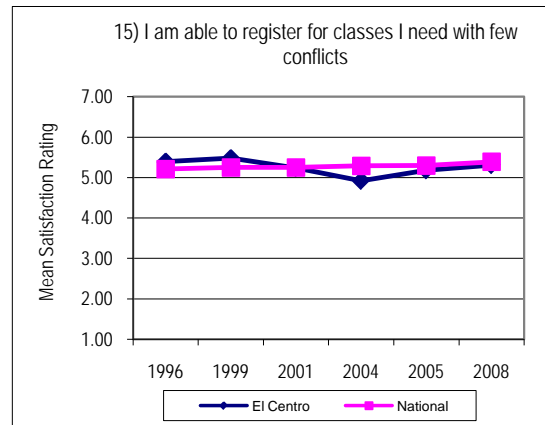

Noel-Levitz SSI Comparison - El Centro College

Decreased Means Score

Noel-Levitz SSI Comparison - El Centro College Decreased Means Score

Noel-Levitz SSI Comparison - El Centro College

Consistent Means Score

Noel-Levitz SSI Comparison - El Centro College Above National Average

Noel-Levitz SSI Comparison - El Centro College Above National Average

Noel-Levitz SSI Comparison - El Centro College Above National Average

Noel-Levitz SSI Comparison - El Centro College Below National Average

Noel-Levitz SSI Comparison - El Centro College Below National Average

Noel-Levitz SSI Comparison - El Centro College Below National Average