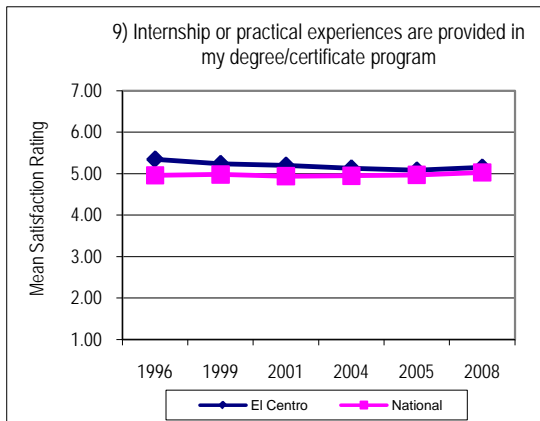

Institutional Questions (When Possible)

	Fall 2005	Spring 2004	Spring 2008	Mean Change
75. I am able to use the free DART passes available to El Centro students. (Campus Item)	5.86	6.09	6.07	-0.23

Noel Levitz Survey Summary

Noel-Levitz SSI Comparison - El Centro College Summary Scores

Noel Levitz Survey Summary

Noel-Levitz SSI Comparison - El Centro College Summary Scores

Noel Levitz Survey Summary

Noel-Levitz SSI Comparison - El Centro College Summary Scores