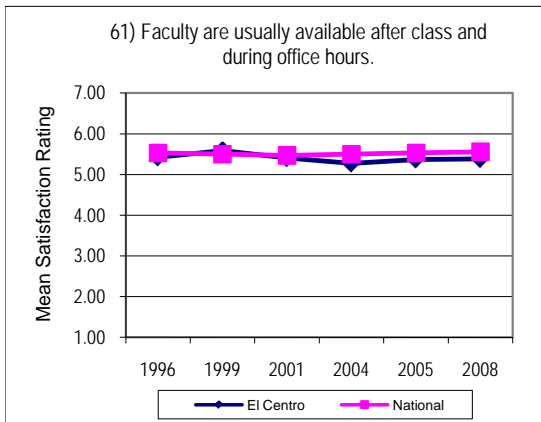

Noel Levitz Survey Summary

Noel-Levitz SSI Comparison - El Centro College Summary Scores

Noel-Levitz SSI Comparison - El Centro College

Increased Means Score

Noel-Levitz SSI Comparison - El Centro College

Increased Means Score

Noel-Levitz SSI Comparison - El Centro College

Increased Means Score

Noel-Levitz SSI Comparison - El Centro College Increased Means Score

Noel-Levitz SSI Comparison - El Centro College Increased Means Score

Noel-Levitz SSI Comparison - El Centro College

Increased Means Score

Noel-Levitz SSI Comparison - El Centro College Increased Means Score

Noel-Levitz SSI Comparison - El Centro College Increased Means Score