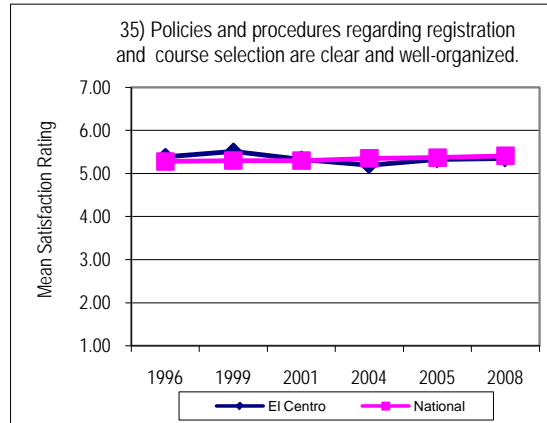

Noel-Levitz SSI Comparison - El Centro College

Decreased Means Score

Noel-Levitz SSI Comparison - El Centro College Decreased Means Score

Noel-Levitz SSI Comparison - El Centro College

Consistent Means Score

Noel-Levitz SSI Comparison - El Centro College Above National Average

Noel-Levitz SSI Comparison - El Centro College Above National Average

Noel-Levitz SSI Comparison - El Centro College Above National Average

Noel-Levitz SSI Comparison - El Centro College Below National Average

Noel-Levitz SSI Comparison - El Centro College Below National Average

Noel-Levitz SSI Comparison - El Centro College Below National Average