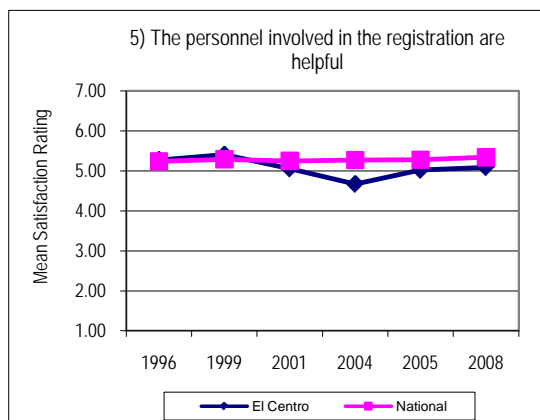

Noel Levitz Survey Summary

Noel-Levitz SSI Comparison - El Centro College Summary Scores