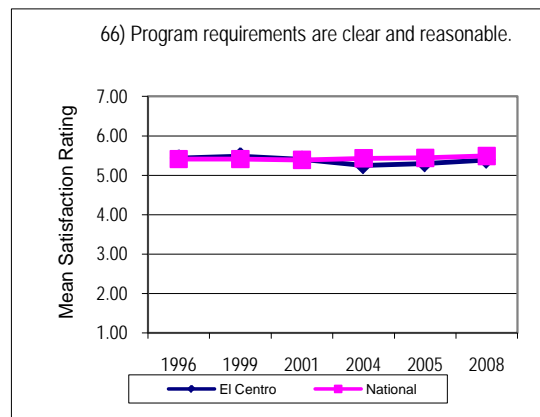

Noel-Levitz SSI Comparison - El Centro College Summary Scores

Noel Levitz Survey Summary

Noel-Levitz SSI Comparison - El Centro College Summary Scores

Noel Levitz Survey Summary

Noel-Levitz SSI Comparison - El Centro College Summary Scores

Noel Levitz Survey Summary

Noel-Levitz SSI Comparison - El Centro College Summary Scores

Noel Levitz Survey Summary

Noel-Levitz SSI Comparison - El Centro College Summary Scores

Noel Levitz Survey Summary

Noel Levitz Survey Summary

Noel-Levitz SSI Comparison - El Centro College Summary Scores

Noel-Levitz SSI Comparison - El Centro College

Increased Means Score

Noel-Levitz SSI Comparison - El Centro College