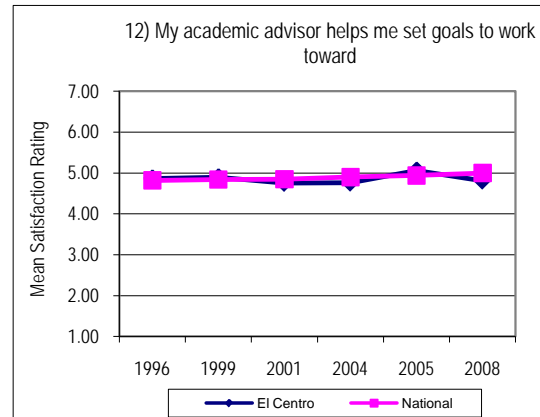

Institutional Questions (When Possible)

	Fall 2005	Spring 2004	Spring 2008	Mean Change
75. I am able to use the free DART passes available to El Centro students. (Campus Item)	5.86	6.09	6.07	-0.23

Noel Levitz Survey Summary

Noel-Levitz SSI Comparison - El Centro College Summary Scores

Noel Levitz Survey Summary

Noel-Levitz SSI Comparison - El Centro College Summary Scores

Noel Levitz Survey Summary

Noel-Levitz SSI Comparison - El Centro College Summary Scores