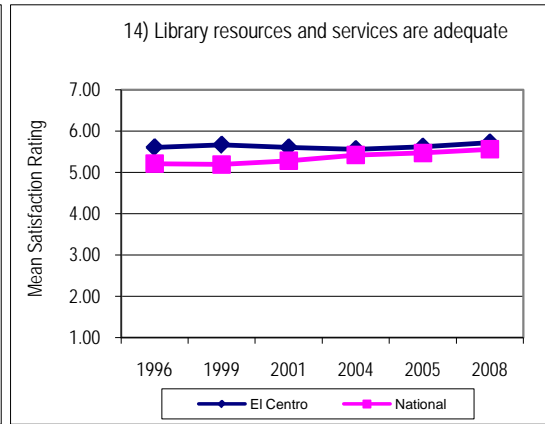

Noel-Levitz SSI Comparison - El Centro College Summary Scores

Noel Levitz Survey Summary

Noel-Levitz SSI Comparison - El Centro College Summary Scores

Noel Levitz Survey Summary

Noel-Levitz SSI Comparison - El Centro College Summary Scores

Noel Levitz Survey Summary

Noel-Levitz SSI Comparison - El Centro College Summary Scores

Noel-Levitz SSI Comparison - El Centro College

Increased Means Score

Noel-Levitz SSI Comparison - El Centro College

Increased Means Score

Noel-Levitz SSI Comparison - El Centro College

Increased Means Score

Noel-Levitz SSI Comparison - El Centro College Increased Means Score

Noel-Levitz SSI Comparison - El Centro College Increased Means Score

Noel-Levitz SSI Comparison - El Centro College

Increased Means Score

Noel-Levitz SSI Comparison - El Centro College Increased Means Score

Noel-Levitz SSI Comparison - El Centro College Increased Means Score