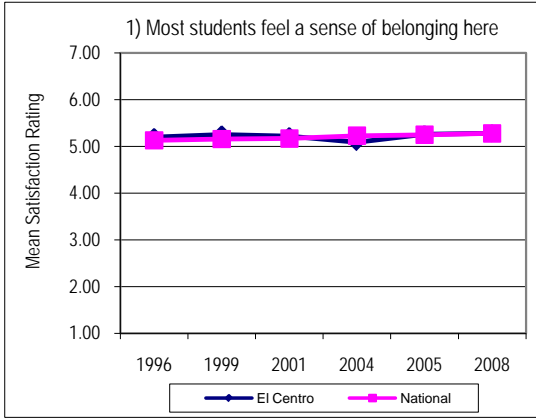

Noel Levitz Survey Summary

Noel-Levitz SSI Comparison - El Centro College Summary Scores