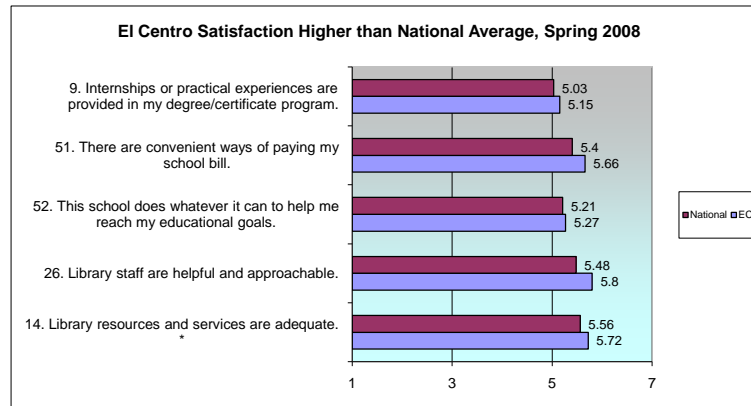

	ECC	National
14. Library resources and services are adequate. *	5.72	5.56
26. Library staff are helpful and approachable.	5.8	5.48
52. This school does whatever it can to help me reach my educational goals.	5.27	5.21
51. There are convenient ways of paying my school bill.	5.66	5.4
9. Internships or practical experiences are provided in my degree/certificate program.	5.15	5.03