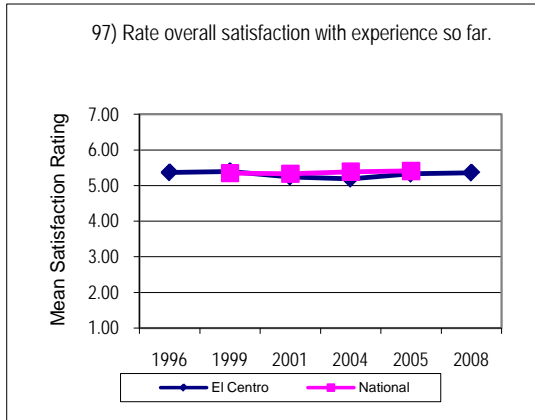

Noel-Levitz SSI Comparison - El Centro College Summary Scores

Noel Levitz Survey Summary

Noel-Levitz SSI Comparison - El Centro College Summary Scores

Noel Levitz Survey Summary

Noel-Levitz SSI Comparison - El Centro College Summary Scores

Noel Levitz Survey Summary

Noel-Levitz SSI Comparison - El Centro College Summary Scores

Noel-Levitz SSI Comparison - El Centro College

Increased Means Score

Noel-Levitz SSI Comparison - El Centro College