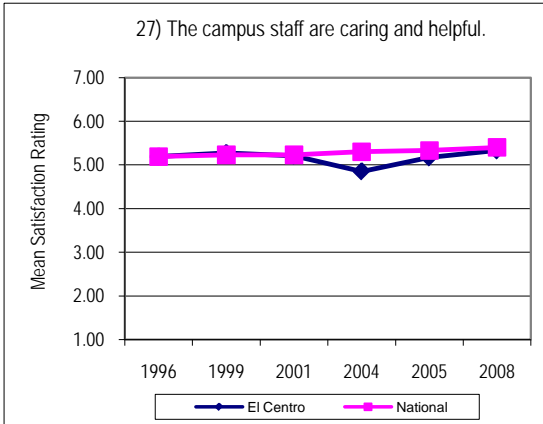

Noel-Levitz SSI Comparison - El Centro College Summary Scores

Noel Levitz Survey Summary

Noel-Levitz SSI Comparison - El Centro College Summary Scores

Noel Levitz Survey Summary

Noel-Levitz SSI Comparison - El Centro College Summary Scores

Noel Levitz Survey Summary

Noel-Levitz SSI Comparison - El Centro College Summary Scores

Noel-Levitz SSI Comparison - El Centro College

Increased Means Score

Noel-Levitz SSI Comparison - El Centro College

Increased Means Score

Noel-Levitz SSI Comparison - El Centro College

Increased Means Score

Noel-Levitz SSI Comparison - El Centro College Increased Means Score

Noel-Levitz SSI Comparison - El Centro College Increased Means Score