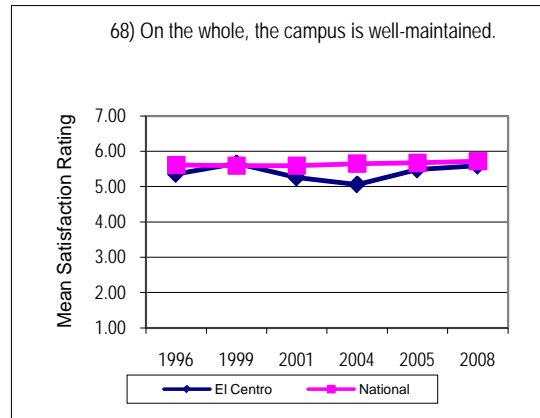

Noel-Levitz SSI Comparison - El Centro College Summary Scores

Noel Levitz Survey Summary

Noel-Levitz SSI Comparison - El Centro College Summary Scores

Noel Levitz Survey Summary

Noel-Levitz SSI Comparison - El Centro College Summary Scores

Noel Levitz Survey Summary

Noel-Levitz SSI Comparison - El Centro College Summary Scores

Noel Levitz Survey Summary

Noel-Levitz SSI Comparison - El Centro College Summary Scores

Noel Levitz Survey Summary

Noel Levitz Survey Summary

Noel-Levitz SSI Comparison - El Centro College Summary Scores

Noel-Levitz SSI Comparison - El Centro College

Increased Means Score

Noel-Levitz SSI Comparison - El Centro College