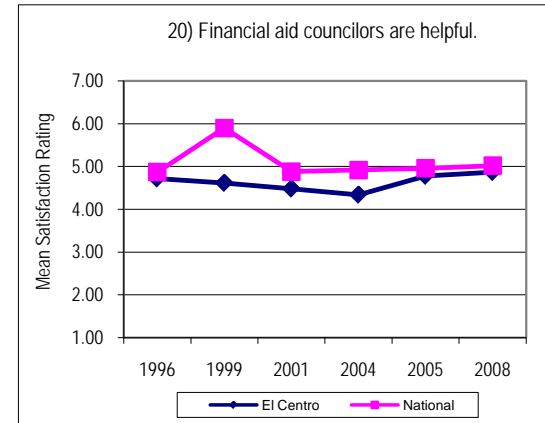

Noel-Levitz SSI Comparison - El Centro College Summary Scores

Noel Levitz Survey Summary

Noel-Levitz SSI Comparison - El Centro College Summary Scores

Noel Levitz Survey Summary

Noel-Levitz SSI Comparison - El Centro College Summary Scores

Noel Levitz Survey Summary

Noel-Levitz SSI Comparison - El Centro College Summary Scores

Noel-Levitz SSI Comparison - El Centro College

Increased Means Score

Noel-Levitz SSI Comparison - El Centro College

Increased Means Score

Noel-Levitz SSI Comparison - El Centro College

Increased Means Score

Noel-Levitz SSI Comparison - El Centro College Increased Means Score

Noel-Levitz SSI Comparison - El Centro College Increased Means Score