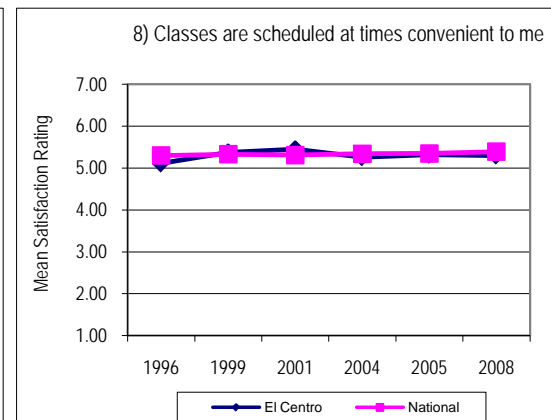

Noel-Levitz SSI Comparison - El Centro College

Decreased Means Score

Noel-Levitz SSI Comparison - El Centro College Decreased Means Score

Noel-Levitz SSI Comparison - El Centro College

Consistent Means Score

Noel-Levitz SSI Comparison - El Centro College Above National Average

Noel-Levitz SSI Comparison - El Centro College Above National Average

Noel-Levitz SSI Comparison - El Centro College Above National Average

Noel-Levitz SSI Comparison - El Centro College Below National Average

Noel-Levitz SSI Comparison - El Centro College Below National Average

Noel-Levitz SSI Comparison - El Centro College Below National Average