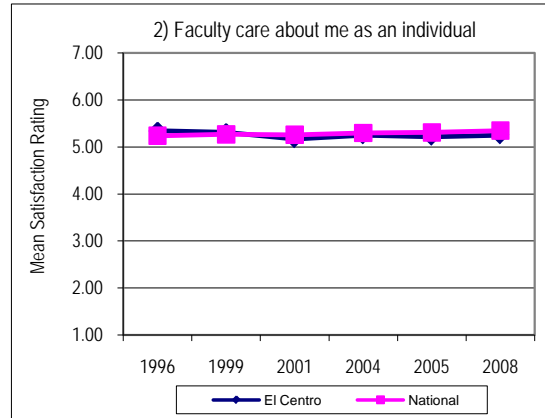

Noel Levitz Survey Summary

Noel-Levitz SSI Comparison - El Centro College Summary Scores