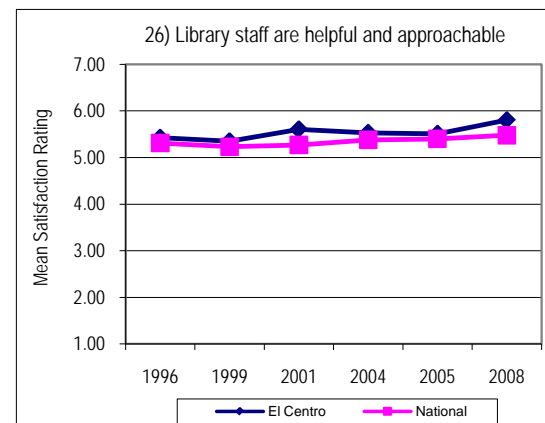

Noel-Levitz SSI Comparison - El Centro College Summary Scores

Noel Levitz Survey Summary

Noel-Levitz SSI Comparison - El Centro College Summary Scores

Noel Levitz Survey Summary

Noel-Levitz SSI Comparison - El Centro College Summary Scores

Noel Levitz Survey Summary

Noel-Levitz SSI Comparison - El Centro College Summary Scores

Noel-Levitz SSI Comparison - El Centro College

Increased Means Score

Noel-Levitz SSI Comparison - El Centro College

Increased Means Score

Noel-Levitz SSI Comparison - El Centro College

Increased Means Score

Noel-Levitz SSI Comparison - El Centro College Increased Means Score

Noel-Levitz SSI Comparison - El Centro College Increased Means Score

Noel-Levitz SSI Comparison - El Centro College

Increased Means Score

Noel-Levitz SSI Comparison - El Centro College Increased Means Score

Noel-Levitz SSI Comparison - El Centro College Increased Means Score