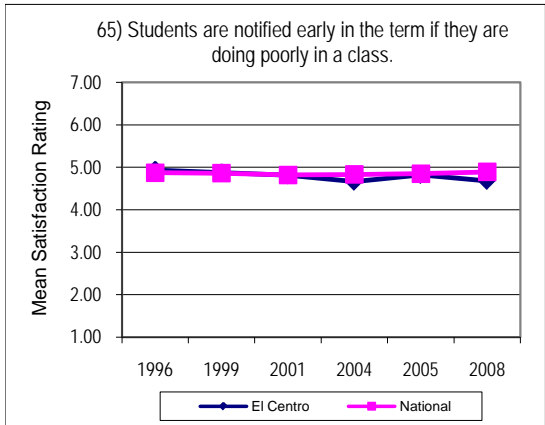

Noel-Levitz SSI Comparison - El Centro College Decreased Means Score