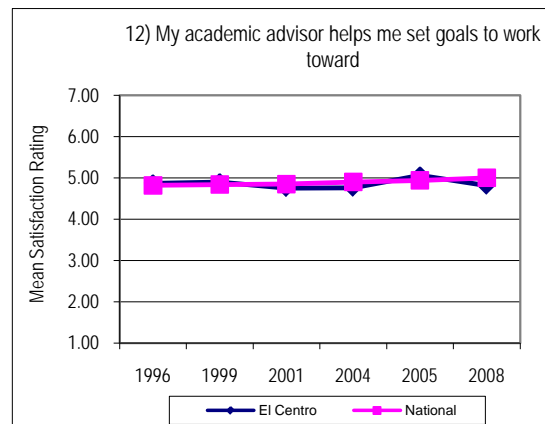

Noel-Levitz SSI Comparison - El Centro College

Decreased Means Score

Noel-Levitz SSI Comparison - El Centro College Decreased Means Score

Noel-Levitz SSI Comparison - El Centro College

Consistent Means Score

Noel-Levitz SSI Comparison - El Centro College Above National Average

Noel-Levitz SSI Comparison - El Centro College Above National Average

Noel-Levitz SSI Comparison - El Centro College Above National Average

Noel-Levitz SSI Comparison - El Centro College Below National Average

Noel-Levitz SSI Comparison - El Centro College Below National Average

Noel-Levitz SSI Comparison - El Centro College Below National Average