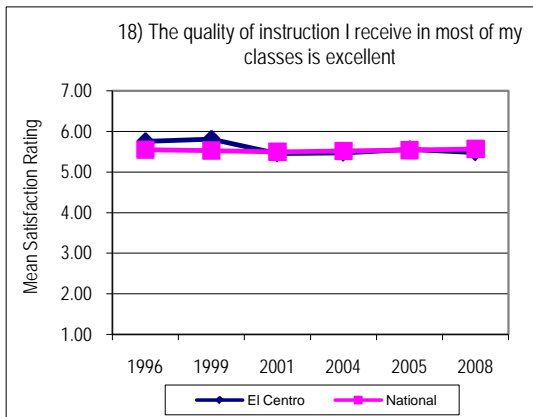

Institutional Questions (When Possible)

	Fall 2005	Spring 2004	Spring 2008	Mean Change
75. I am able to use the free DART passes available to El Centro students. (Campus Item)	5.86	6.09	6.07	-0.23

Noel Levitz Survey Summary

Noel-Levitz SSI Comparison - El Centro College Summary Scores

Noel Levitz Survey Summary

Noel-Levitz SSI Comparison - El Centro College Summary Scores

Noel Levitz Survey Summary

Noel-Levitz SSI Comparison - El Centro College Summary Scores

Noel Levitz Survey Summary

Noel-Levitz SSI Comparison - El Centro College Summary Scores

Noel Levitz Survey Summary

Noel-Levitz SSI Comparison - El Centro College Summary Scores

Noel Levitz Survey Summary