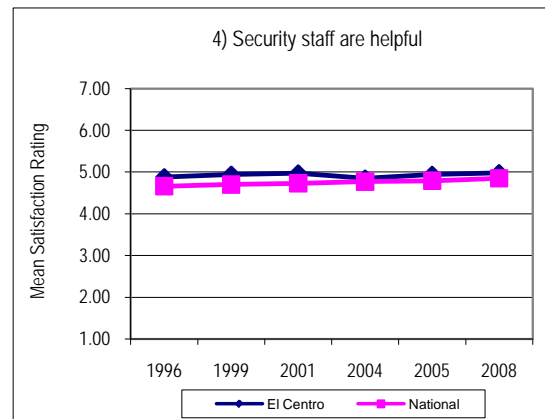

Noel Levitz Survey Summary

Noel-Levitz SSI Comparison - El Centro College Summary Scores