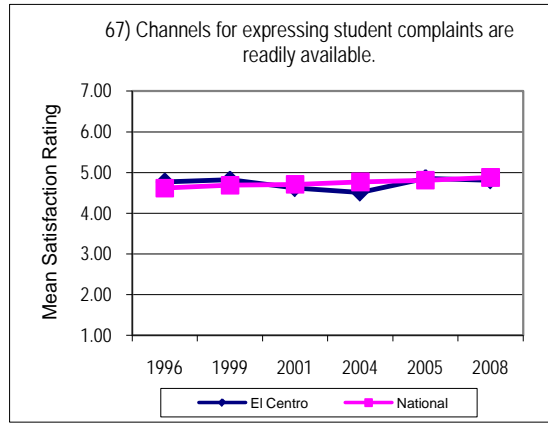

Noel-Levitz SSI Comparison - El Centro College

Increased Means Score

Noel-Levitz SSI Comparison - El Centro College Increased Means Score

Noel-Levitz SSI Comparison - El Centro College Increased Means Score

Noel-Levitz SSI Comparison - El Centro College Decreased Means Score

Noel-Levitz SSI Comparison - El Centro College Decreased Means Score

Noel-Levitz SSI Comparison - El Centro College

Decreased Means Score

Noel-Levitz SSI Comparison - El Centro College

Decreased Means Score

Noel-Levitz SSI Comparison - El Centro College Decreased Means Score

Noel-Levitz SSI Comparison - El Centro College

Consistent Means Score