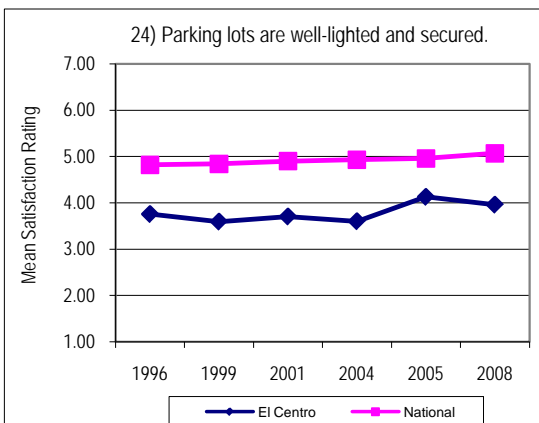

Increased Means Score

Noel-Levitz SSI Comparison - El Centro College

Increased Means Score

Noel-Levitz SSI Comparison - El Centro College Increased Means Score

Noel-Levitz SSI Comparison - El Centro College Increased Means Score

Noel-Levitz SSI Comparison - El Centro College

Increased Means Score

Noel-Levitz SSI Comparison - El Centro College Increased Means Score

Noel-Levitz SSI Comparison - El Centro College Increased Means Score

Noel-Levitz SSI Comparison - El Centro College Decreased Means Score

Noel-Levitz SSI Comparison - El Centro College Decreased Means Score

Noel-Levitz SSI Comparison - El Centro College

Decreased Means Score