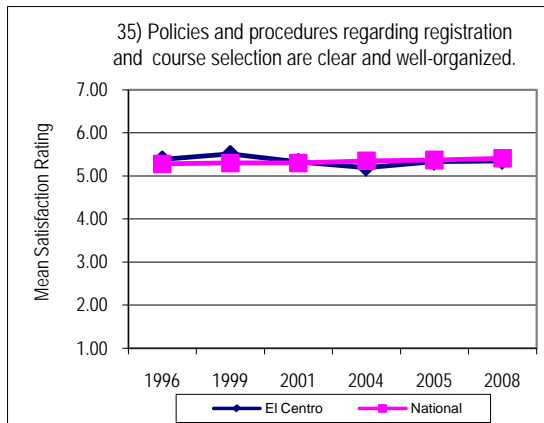

Noel-Levitz SSI Comparison - El Centro College Summary Scores

Noel Levitz Survey Summary

Noel-Levitz SSI Comparison - El Centro College Summary Scores

Noel Levitz Survey Summary

Noel-Levitz SSI Comparison - El Centro College Summary Scores

Noel Levitz Survey Summary

Noel-Levitz SSI Comparison - El Centro College Summary Scores

Noel-Levitz SSI Comparison - El Centro College

Increased Means Score

Noel-Levitz SSI Comparison - El Centro College

Increased Means Score

Noel-Levitz SSI Comparison - El Centro College

Increased Means Score

Noel-Levitz SSI Comparison - El Centro College Increased Means Score

Noel-Levitz SSI Comparison - El Centro College Increased Means Score

Noel-Levitz SSI Comparison - El Centro College

Increased Means Score

Noel-Levitz SSI Comparison - El Centro College Increased Means Score

Noel-Levitz SSI Comparison - El Centro College Increased Means Score