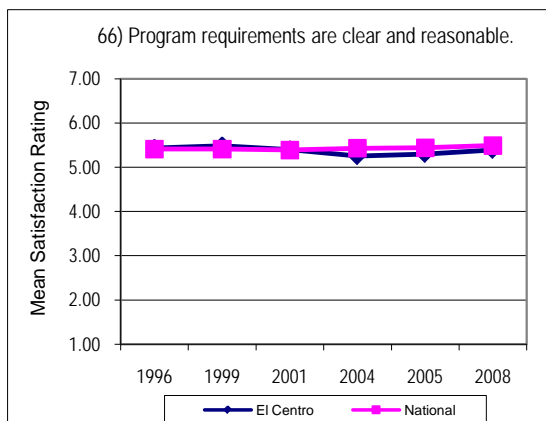

Noel Levitz Survey Summary

Noel-Levitz SSI Comparison - El Centro College Summary Scores

Noel-Levitz SSI Comparison - El Centro College

Increased Means Score

Noel-Levitz SSI Comparison - El Centro College

Increased Means Score

Noel-Levitz SSI Comparison - El Centro College

Increased Means Score

Noel-Levitz SSI Comparison - El Centro College Increased Means Score

Noel-Levitz SSI Comparison - El Centro College Increased Means Score

Noel-Levitz SSI Comparison - El Centro College

Increased Means Score

Noel-Levitz SSI Comparison - El Centro College Increased Means Score

Noel-Levitz SSI Comparison - El Centro College Increased Means Score

Noel-Levitz SSI Comparison - El Centro College Decreased Means Score

Noel-Levitz SSI Comparison - El Centro College Decreased Means Score

Noel-Levitz SSI Comparison - El Centro College

Decreased Means Score