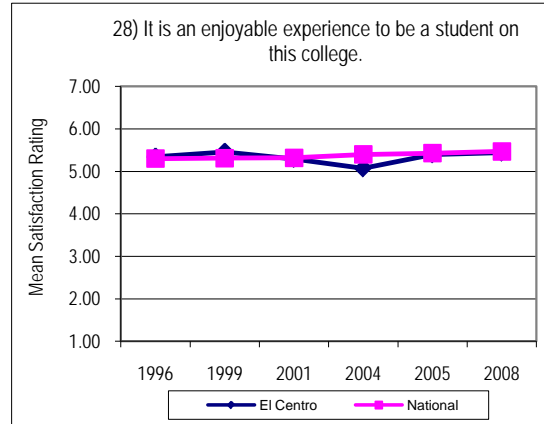

Noel-Levitz SSI Comparison - El Centro College Summary Scores

Noel Levitz Survey Summary

Noel-Levitz SSI Comparison - El Centro College Summary Scores

Noel Levitz Survey Summary

Noel-Levitz SSI Comparison - El Centro College Summary Scores

Noel Levitz Survey Summary

Noel-Levitz SSI Comparison - El Centro College Summary Scores

Noel-Levitz SSI Comparison - El Centro College

Increased Means Score

Noel-Levitz SSI Comparison - El Centro College

Increased Means Score

Noel-Levitz SSI Comparison - El Centro College

Increased Means Score

Noel-Levitz SSI Comparison - El Centro College Increased Means Score

Noel-Levitz SSI Comparison - El Centro College Increased Means Score