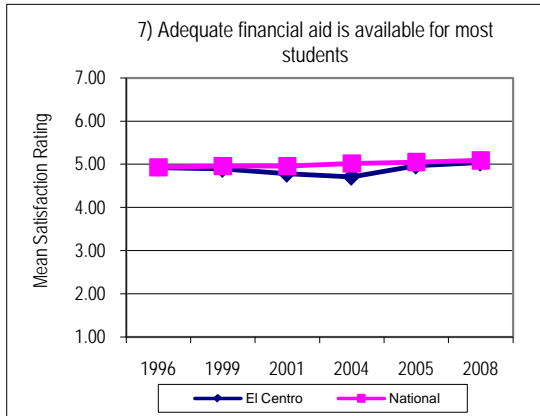

Institutional Questions (When Possible)

	Fall 2005	Spring 2004	Spring 2008	Mean Change
75. I am able to use the free DART passes available to El Centro students. (Campus Item)	5.86	6.09	6.07	-0.23

Noel Levitz Survey Summary

Noel-Levitz SSI Comparison - El Centro College Summary Scores

Noel Levitz Survey Summary

Noel-Levitz SSI Comparison - El Centro College Summary Scores

Noel Levitz Survey Summary

Noel-Levitz SSI Comparison - El Centro College Summary Scores