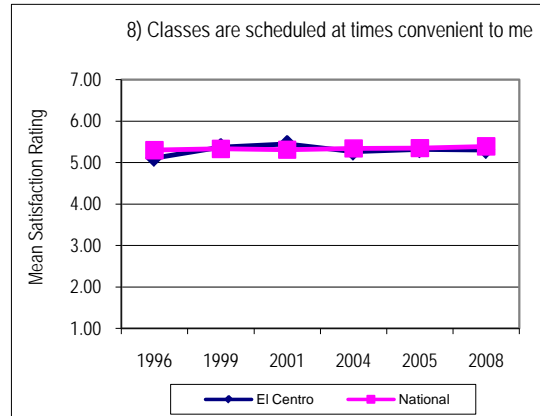

Institutional Questions (When Possible)

	Fall 2005	Spring 2004	Spring 2008	Mean Change
75. I am able to use the free DART passes available to El Centro students. (Campus Item)	5.86	6.09	6.07	-0.23

Noel Levitz Survey Summary

Noel-Levitz SSI Comparison - El Centro College Summary Scores

Noel Levitz Survey Summary

Noel-Levitz SSI Comparison - El Centro College Summary Scores

Noel Levitz Survey Summary

Noel-Levitz SSI Comparison - El Centro College Summary Scores