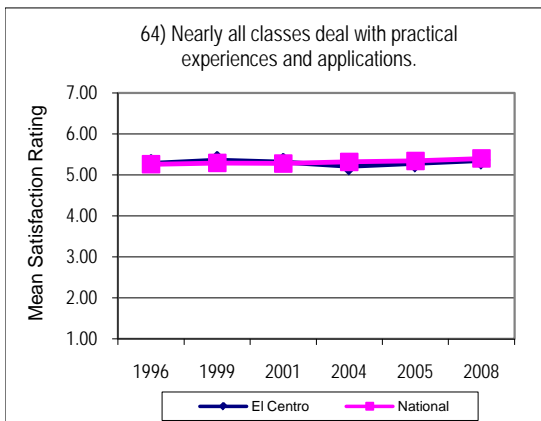

Noel-Levitz SSI Comparison - El Centro College Summary Scores

Noel Levitz Survey Summary

Noel-Levitz SSI Comparison - El Centro College Summary Scores

Noel Levitz Survey Summary

Noel-Levitz SSI Comparison - El Centro College Summary Scores

Noel Levitz Survey Summary

Noel-Levitz SSI Comparison - El Centro College Summary Scores

Noel-Levitz SSI Comparison - El Centro College

Increased Means Score

Noel-Levitz SSI Comparison - El Centro College

Increased Means Score

Noel-Levitz SSI Comparison - El Centro College

Increased Means Score

Noel-Levitz SSI Comparison - El Centro College Increased Means Score

Noel-Levitz SSI Comparison - El Centro College Increased Means Score

Noel-Levitz SSI Comparison - El Centro College

Increased Means Score

Noel-Levitz SSI Comparison - El Centro College Increased Means Score

Noel-Levitz SSI Comparison - El Centro College Increased Means Score