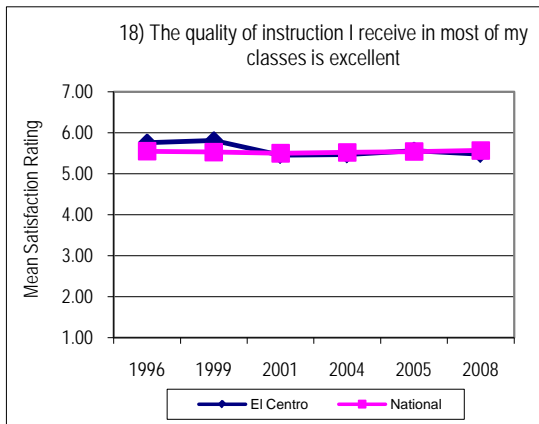

Noel Levitz Survey Summary

Noel-Levitz SSI Comparison - El Centro College Summary Scores

Noel-Levitz SSI Comparison - El Centro College

Increased Means Score

Noel-Levitz SSI Comparison - El Centro College

Increased Means Score

Noel-Levitz SSI Comparison - El Centro College

Increased Means Score

Noel-Levitz SSI Comparison - El Centro College Increased Means Score

Noel-Levitz SSI Comparison - El Centro College Increased Means Score

Noel-Levitz SSI Comparison - El Centro College

Increased Means Score

Noel-Levitz SSI Comparison - El Centro College Increased Means Score

Noel-Levitz SSI Comparison - El Centro College Increased Means Score

Noel-Levitz SSI Comparison - El Centro College Decreased Means Score

Noel-Levitz SSI Comparison - El Centro College Decreased Means Score

Noel-Levitz SSI Comparison - El Centro College

Decreased Means Score