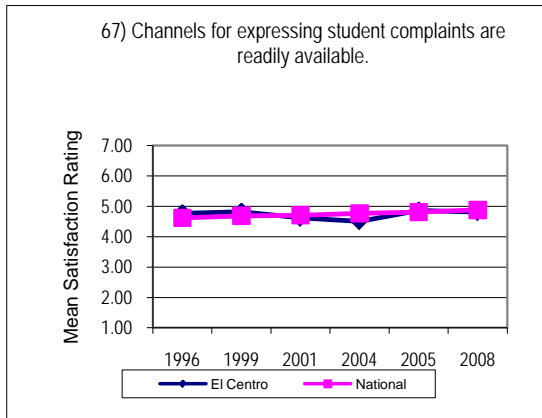

Noel-Levitz SSI Comparison - El Centro College Summary Scores

Noel Levitz Survey Summary

Noel-Levitz SSI Comparison - El Centro College Summary Scores

Noel Levitz Survey Summary

Noel-Levitz SSI Comparison - El Centro College Summary Scores

Noel Levitz Survey Summary

Noel-Levitz SSI Comparison - El Centro College Summary Scores

Noel Levitz Survey Summary

Noel-Levitz SSI Comparison - El Centro College Summary Scores

Noel Levitz Survey Summary