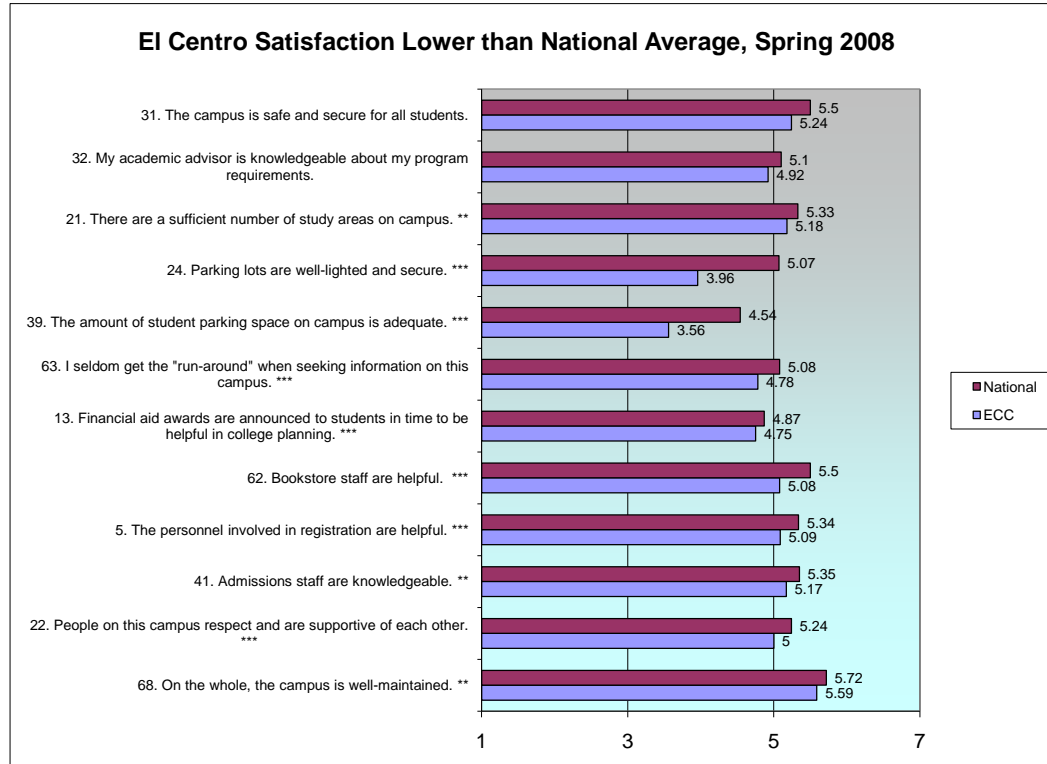

	ECC	National
14. Library resources and services are adequate. *	5.72	5.56
26. Library staff are helpful and approachable.	5.8	5.48
52. This school does whatever it can to help me reach my educational goals.	5.27	5.21
51. There are convenient ways of paying my school bill.	5.66	5.4
9. Internships or practical experiences are provided in my degree/certificate program.	5.15	5.03

	ECC	National
68. On the whole, the campus is well-maintained. **	5.59	5.72
22. People on this campus respect and are supportive of each other. ***	5	5.24
41. Admissions staff are knowledgeable. **	5.17	5.35
5. The personnel involved in registration are helpful. ***	5.09	5.34
62. Bookstore staff are helpful. ***	5.08	5.5
13. Financial aid awards are announced to students in time to be helpful in college planning. ***	4.75	4.87
63. I seldom get the "run-around" when seeking information on this campus. ***	4.78	5.08
39. The amount of student parking space on campus is adequate. ***	3.56	4.54
24. Parking lots are well-lighted and secure. ***	3.96	5.07
21. There are a sufficient number of study areas on campus. **	5.18	5.33
32. My academic advisor is knowledgeable about my program requirements.	4.92	5.1
31. The campus is safe and secure for all students.	5.24	5.5