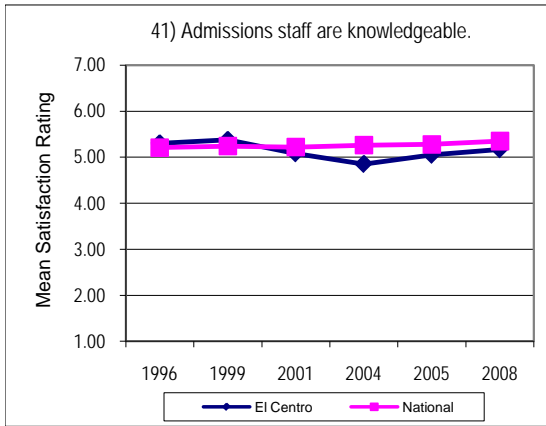

Noel-Levitz SSI Comparison - El Centro College Summary Scores

Noel Levitz Survey Summary

Noel-Levitz SSI Comparison - El Centro College Summary Scores

Noel Levitz Survey Summary

Noel-Levitz SSI Comparison - El Centro College Summary Scores

Noel Levitz Survey Summary

Noel-Levitz SSI Comparison - El Centro College Summary Scores

Noel-Levitz SSI Comparison - El Centro College

Increased Means Score

Noel-Levitz SSI Comparison - El Centro College

Increased Means Score

Noel-Levitz SSI Comparison - El Centro College

Increased Means Score

Noel-Levitz SSI Comparison - El Centro College Increased Means Score

Noel-Levitz SSI Comparison - El Centro College Increased Means Score

Noel-Levitz SSI Comparison - El Centro College

Increased Means Score

Noel-Levitz SSI Comparison - El Centro College Increased Means Score

Noel-Levitz SSI Comparison - El Centro College Increased Means Score