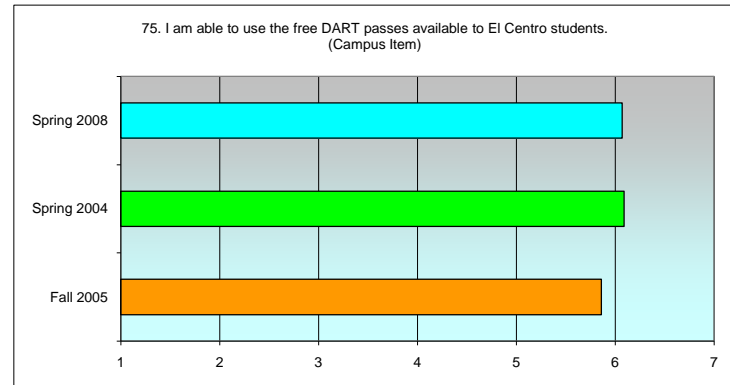

Institutional Questions (When Possible)

	Fall 2005	Spring 2004	Spring 2008	Mean Change
75. I am able to use the free DART passes available to El Centro students. (Campus Item)	5.86	6.09	6.07	-0.23