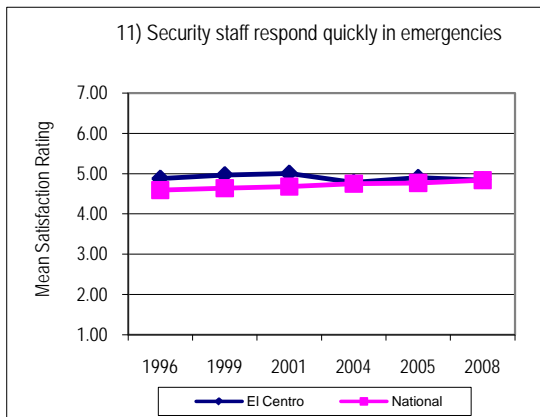

Institutional Questions (When Possible)

	Fall 2005	Spring 2004	Spring 2008	Mean Change
75. I am able to use the free DART passes available to El Centro students. (Campus Item)	5.86	6.09	6.07	-0.23

Noel Levitz Survey Summary

Noel-Levitz SSI Comparison - El Centro College Summary Scores

Noel Levitz Survey Summary

Noel-Levitz SSI Comparison - El Centro College Summary Scores

Noel Levitz Survey Summary

Noel-Levitz SSI Comparison - El Centro College Summary Scores