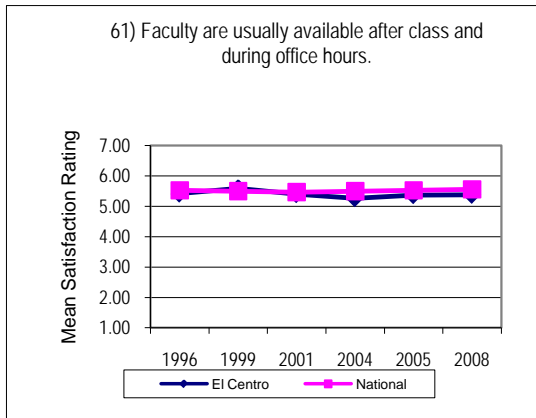

Noel-Levitz SSI Comparison - El Centro College Summary Scores

Noel Levitz Survey Summary

Noel-Levitz SSI Comparison - El Centro College Summary Scores

Noel Levitz Survey Summary

Noel-Levitz SSI Comparison - El Centro College Summary Scores

Noel Levitz Survey Summary

Noel-Levitz SSI Comparison - El Centro College Summary Scores

Noel Levitz Survey Summary

Noel-Levitz SSI Comparison - El Centro College Summary Scores

Noel Levitz Survey Summary