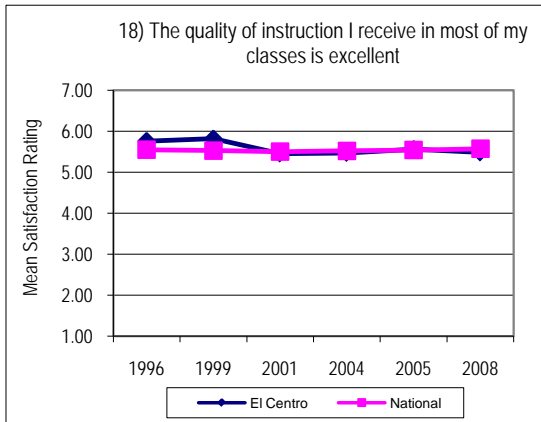

Noel-Levitz SSI Comparison - El Centro College

Decreased Means Score

Noel-Levitz SSI Comparison - El Centro College Decreased Means Score

Noel-Levitz SSI Comparison - El Centro College

Consistent Means Score

Noel-Levitz SSI Comparison - El Centro College Above National Average

Noel-Levitz SSI Comparison - El Centro College Above National Average

Noel-Levitz SSI Comparison - El Centro College Above National Average

Noel-Levitz SSI Comparison - El Centro College Below National Average

Noel-Levitz SSI Comparison - El Centro College Below National Average

Noel-Levitz SSI Comparison - El Centro College Below National Average