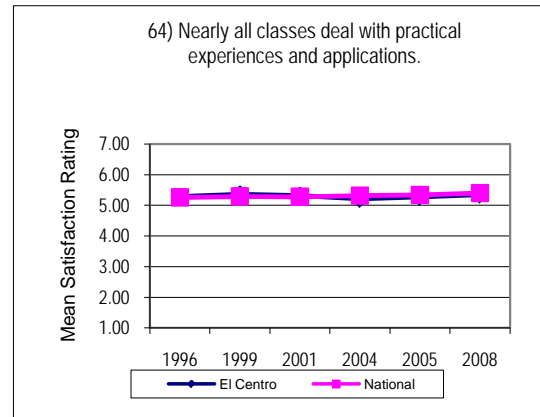

Noel-Levitz SSI Comparison - El Centro College Summary Scores

Noel Levitz Survey Summary

Noel-Levitz SSI Comparison - El Centro College Summary Scores

Noel Levitz Survey Summary

Noel-Levitz SSI Comparison - El Centro College Summary Scores

Noel Levitz Survey Summary

Noel-Levitz SSI Comparison - El Centro College Summary Scores

Noel Levitz Survey Summary

Noel-Levitz SSI Comparison - El Centro College Summary Scores

Noel Levitz Survey Summary

Noel Levitz Survey Summary

Noel-Levitz SSI Comparison - El Centro College Summary Scores

Noel-Levitz SSI Comparison - El Centro College

Increased Means Score

Noel-Levitz SSI Comparison - El Centro College